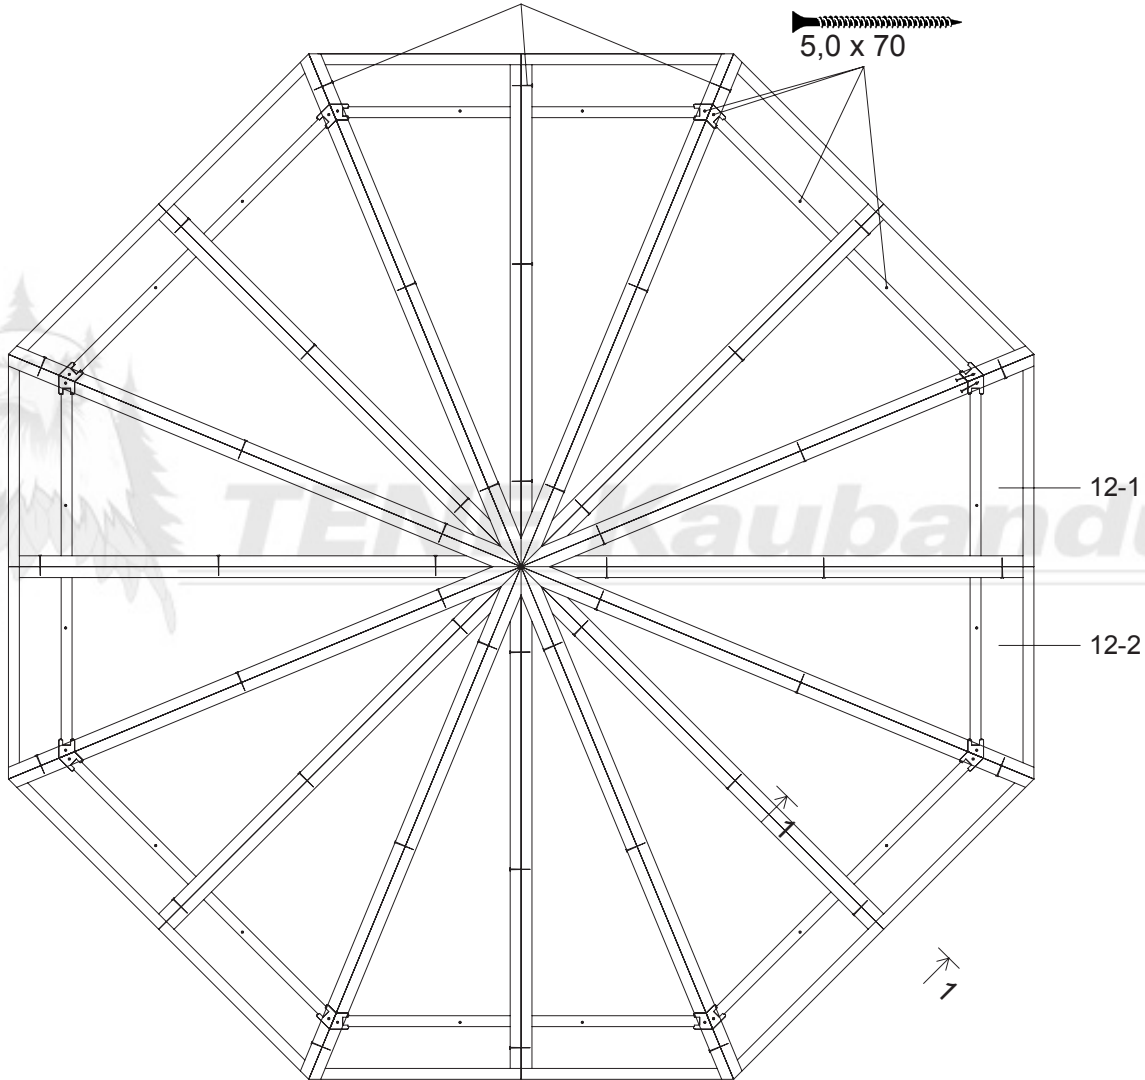

# EMMA - 4F 40 mm

336 × 336 cm

25			ca. 10,8 m	
26		4,0 × 40	270	
27		4,0 × 50	420	
28		5,0 × 70	80	
29		6,0 × 140	25	
30		1,4 × 35	25	
31		300-400		
32		ca. 12,3 m		
33			4	
34			1305	7
35			22	

# EMMA - 4F 40 mm

336 × 336 cm

**A**

**B**

**A**

**B, C, G, H**

**D, E, F**

TENE Klobandus

# EMMA - 4F 40 mm

336 × 336 cm

5,0 x 70

5,0 x 70

TEK Kaubandus