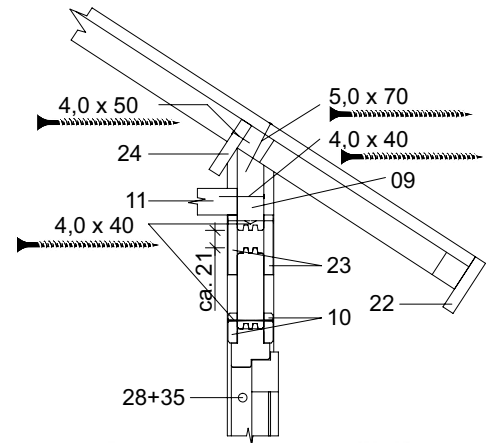

# EMMA - 4F 40 mm

336 × 336 cm

25			ca. 10,8 m	
26		4,0 × 40	270	
27		4,0 × 50	420	
28		5,0 × 70	80	
29		6,0 × 140	25	
30		1,4 × 35	25	
31		300-400		
32		ca. 12,3 m		
33			4	
34			1305	7
35			22	

### 1-1

# EMMA - 4F 40 mm

336 × 336 cm

**A**

**B**

**A**

**B, C, G, H**

**D, E, F**

TENE Klobandus

# EMMA - 4F 40 mm

336 × 336 cm

5,0 x 70

5,0 x 70

TEK Kaubandus