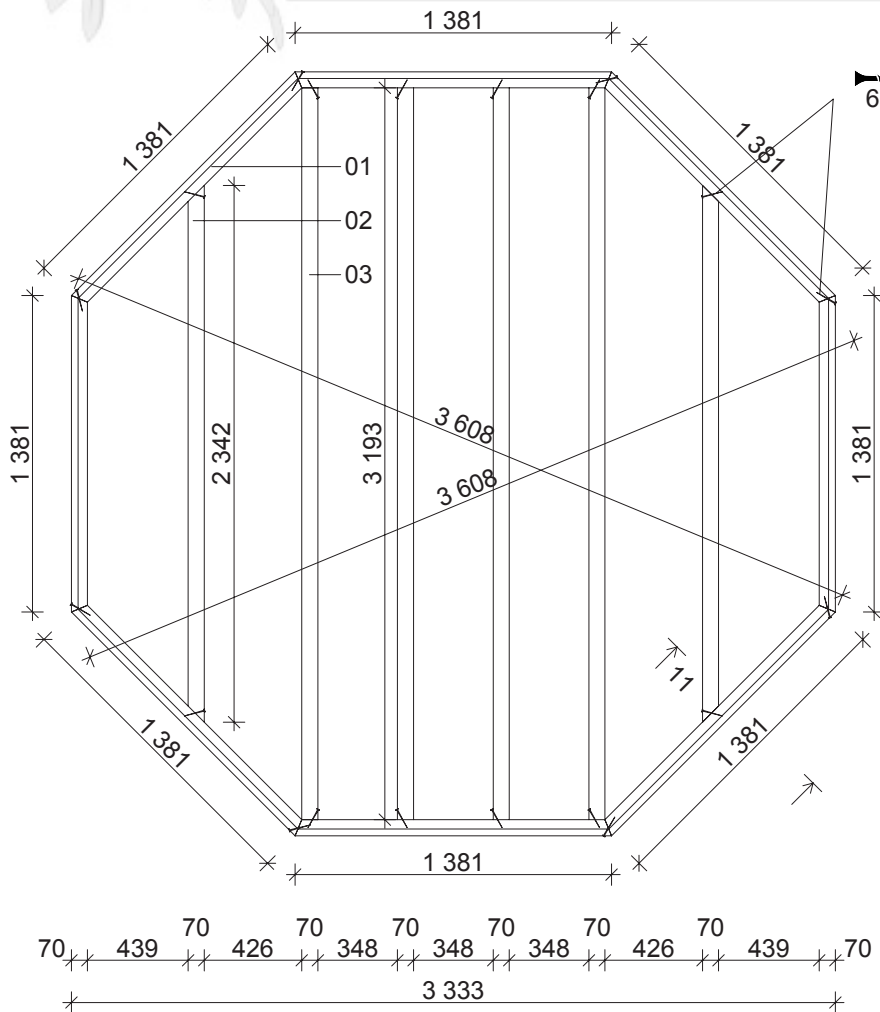

EMMA - 4F 40 mm

336 × 336 cm

25			ca. 10,8 m	
26		4,0 × 40	270	
27		4,0 × 50	420	
28		5,0 × 70	80	
29		6,0 × 140	25	
30		1,4 × 35	25	
31		300-400		
32		ca. 12,3 m		
33			4	
34			1305	7
35			22	

TENE Kaubandus