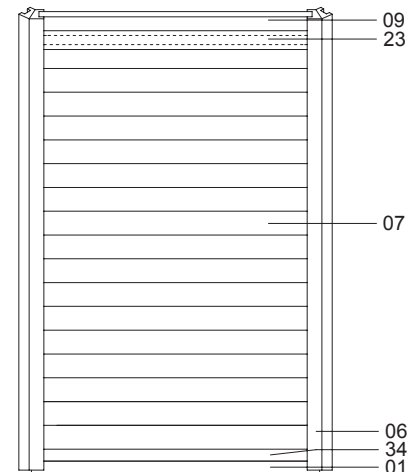

# EMMA - 4F 40 mm

336 × 336 cm

25			ca. 10,8 m	
26		4,0 × 40	270	
27		4,0 × 50	420	
28		5,0 × 70	80	
29		6,0 × 140	25	
30		1,4 × 35	25	
31		300-400		
32		ca. 12,3 m		
33			4	
34			1305	7
35			22	

# EMMA - 4F 40 mm

336 × 336 cm

**A**

**B**

**A**

**B, C, G, H**

**D, E, F**

TENE Klobandus

# EMMA - 4F 40 mm

336 × 336 cm

5,0 x 70

5,0 x 70

TEK Kaubandus