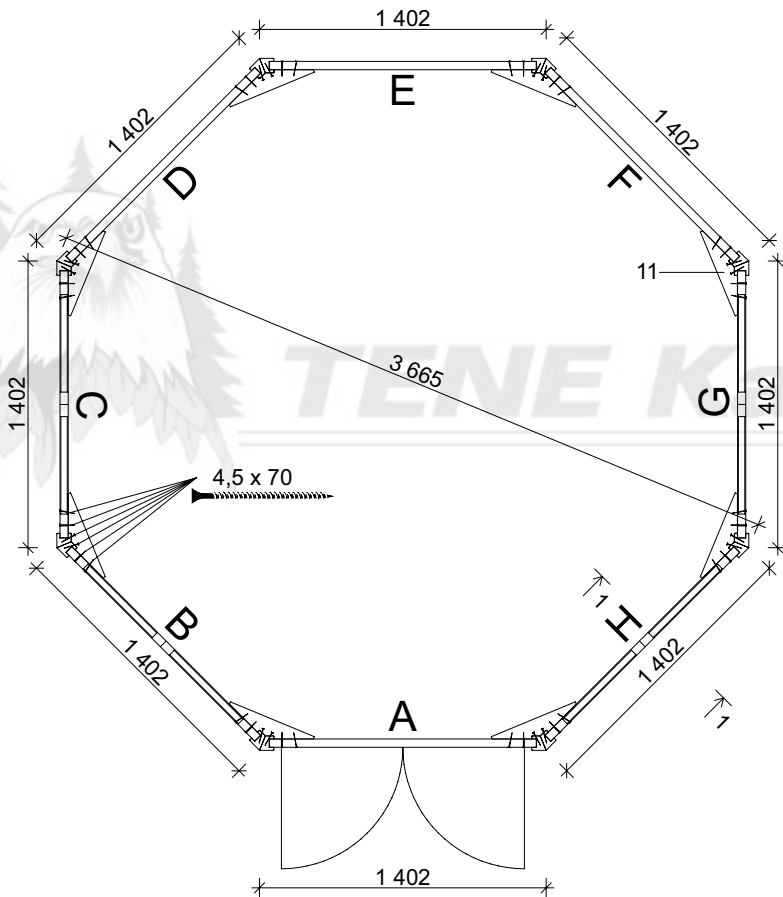

# EMMA - 4F 40 mm

336 × 336 cm

25			ca. 10,8 m	
26		4,0 × 40	270	
27		4,0 × 50	420	
28		5,0 × 70	80	
29		6,0 × 140	25	
30		1,4 × 35	25	
31		300-400		
32		ca. 12,3 m		
33			4	
34			1305	7
35			22	

### 1-1

# EMMA - 4F 40 mm

336 × 336 cm

**A**

**B**

**A**

**B, C, G, H**

**D, E, F**

TENE Klobandus

# EMMA - 4F 40 mm

336 × 336 cm

5,0 x 70

5,0 x 70

TEK Kaubandus