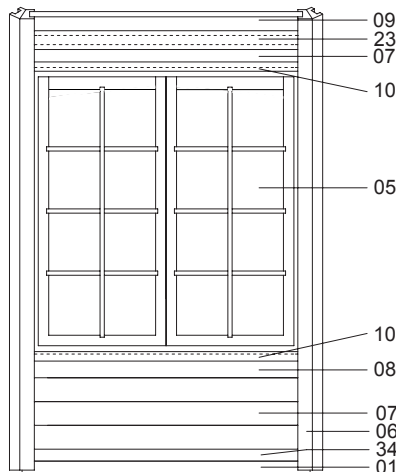

# EMMA - 4F 40 mm

336 × 336 cm

**A**

**B**

**A**

**B, C, G, H**

**D, E, F**

TENE Klobandus

# EMMA - 4F 40 mm

336 × 336 cm

5,0 x 70

5,0 x 70

TEK Kaubandus